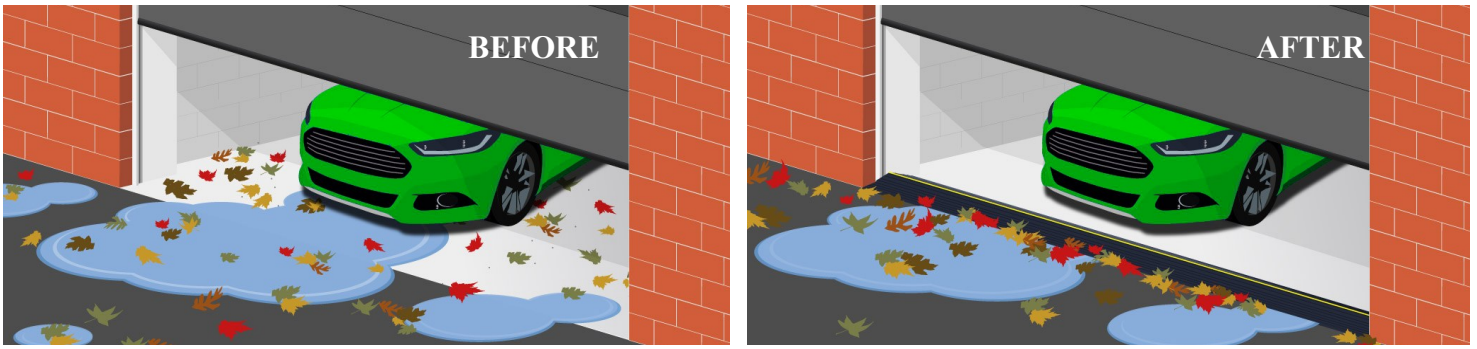

GARAGE DOOR WEATHER STOP SEALS

The Most Unique and Versatile Garage Door Weather Stop Seals on the Market

Our Industrial Brushware garage door weather stop seals prevent leaves, dust, sand, debris and rodents from entering your garage as well as protecting it against draughts, wind-blown rainwater, standing water, cold air and snow.

We have seal kits suitable for most garage doors, so whatever your garage size, we have a solution. Protect & weatherproof your garage today!

Yellow Warning Line
Designed with safety in mind

Durable & Flexible
Thermoplastic
Material – 100% Recyclable

Serrated Bottom Edge
Creates a stronger bond
to adhesive