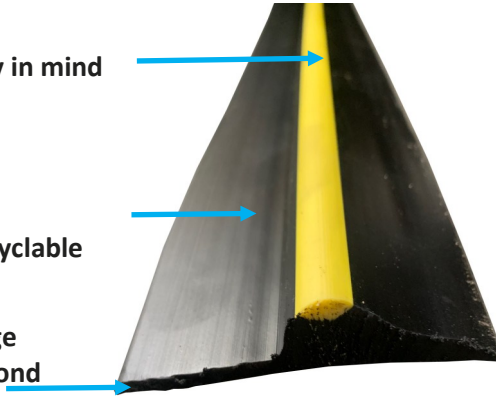

Garage Door Weather Seal Kits

CODE	KIT	DESCRIPTION
GD-F2518-2.5	2.5mtr Seal Kit	Kit Consists of: 1 x Weather stop floor seal 2.5mtr Long, 85mm Wide x 18mm High 1 x Tube of adhesive 1 x Set of DIY fitting instructions
GD-F2518-3.0	3.0mtr Seal Kit	Kit Consists of: 1 x Weather stop floor seal 3.0mtr Long, 85mm Wide x 18mm High 1 x Tube of adhesive 1 x Set of DIY fitting instructions
GD-F2518-5.0	5.0mtr Seal Kit	Kit Consists of: 1 x Weather stop floor seal 5.0mtr Long, 85mm Wide x 18mm High 1 x Tube of adhesive 1 x Set of DIY fitting instructions
GD-F2518-6.0	6.0mtr Seal Kit	Kit Consists of: 1 x Weather stop floor seal 6.0mtr Long, 85mm Wide x 18mm High 1 x Tube of adhesive 1 x Set of DIY fitting instructions

Designed & Manufactured in Australia

Our Garage Door Weather Stop Seals are available thru any of our outlets across Australia or via our E-Store

**INDUSTRIAL
BRUSHWARE**

www.industrialbrushware.com.au
sales@industrialbrushware.com.au

**AUSTRALIAN
OWNED**