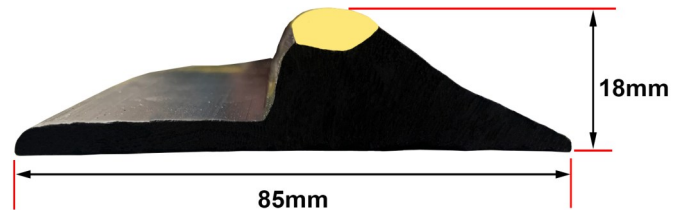

Garage Door Weather Seal Kits

CODE	KIT	DESCRIPTION
GD-F2518-2.5	2.5mtr Seal Kit	Kit Consists of: 1 x Weather stop floor seal 2.5mtr Long, 85mm Wide x 18mm High 1 x Tube of adhesive 1 x Set of DIY fitting instructions
GD-F2518-3.0	3.0mtr Seal Kit	Kit Consists of: 1 x Weather stop floor seal 3.0mtr Long, 85mm Wide x 18mm High 1 x Tube of adhesive 1 x Set of DIY fitting instructions
GD-F2518-5.0	5.0mtr Seal Kit	Kit Consists of: 1 x Weather stop floor seal 5.0mtr Long, 85mm Wide x 18mm High 1 x Tube of adhesive 1 x Set of DIY fitting instructions
GD-F2518-6.0	6.0mtr Seal Kit	Kit Consists of: 1 x Weather stop floor seal 6.0mtr Long, 85mm Wide x 18mm High 1 x Tube of adhesive 1 x Set of DIY fitting instructions

Designed & Manufactured in Australia

Our Garage Door Weather Stop Seals are available thru any of our outlets across Australia or via our E-Store

**INDUSTRIAL
BRUSHWARE**

www.industrialbrushware.com.au
sales@industrialbrushware.com.au

**AUSTRALIAN
OWNED**